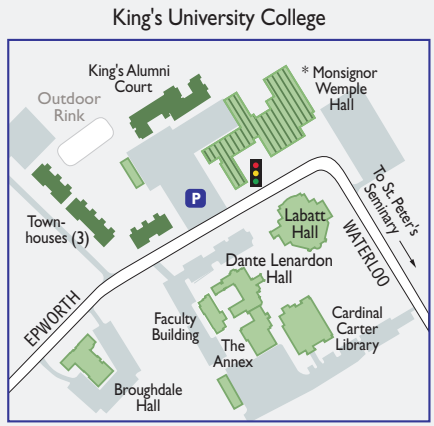

Western

Welcome to Western

- 2** Welcome Centre booths are attended Monday - Friday
 - MAP** Outdoor map
 - P** Parking lot
 - P** Visitor parking lot
- See detailed parking maps for additional visitor parking at meters and pay & display areas.
- Student housing
 - Off-campus buildings housing Western facilities

* Portions of the 2nd and 3rd floors of the Monsignor Wemple Hall are student residences.

For a broad selection of parking and other campus maps visit geography.uwo.ca/campusmaps/