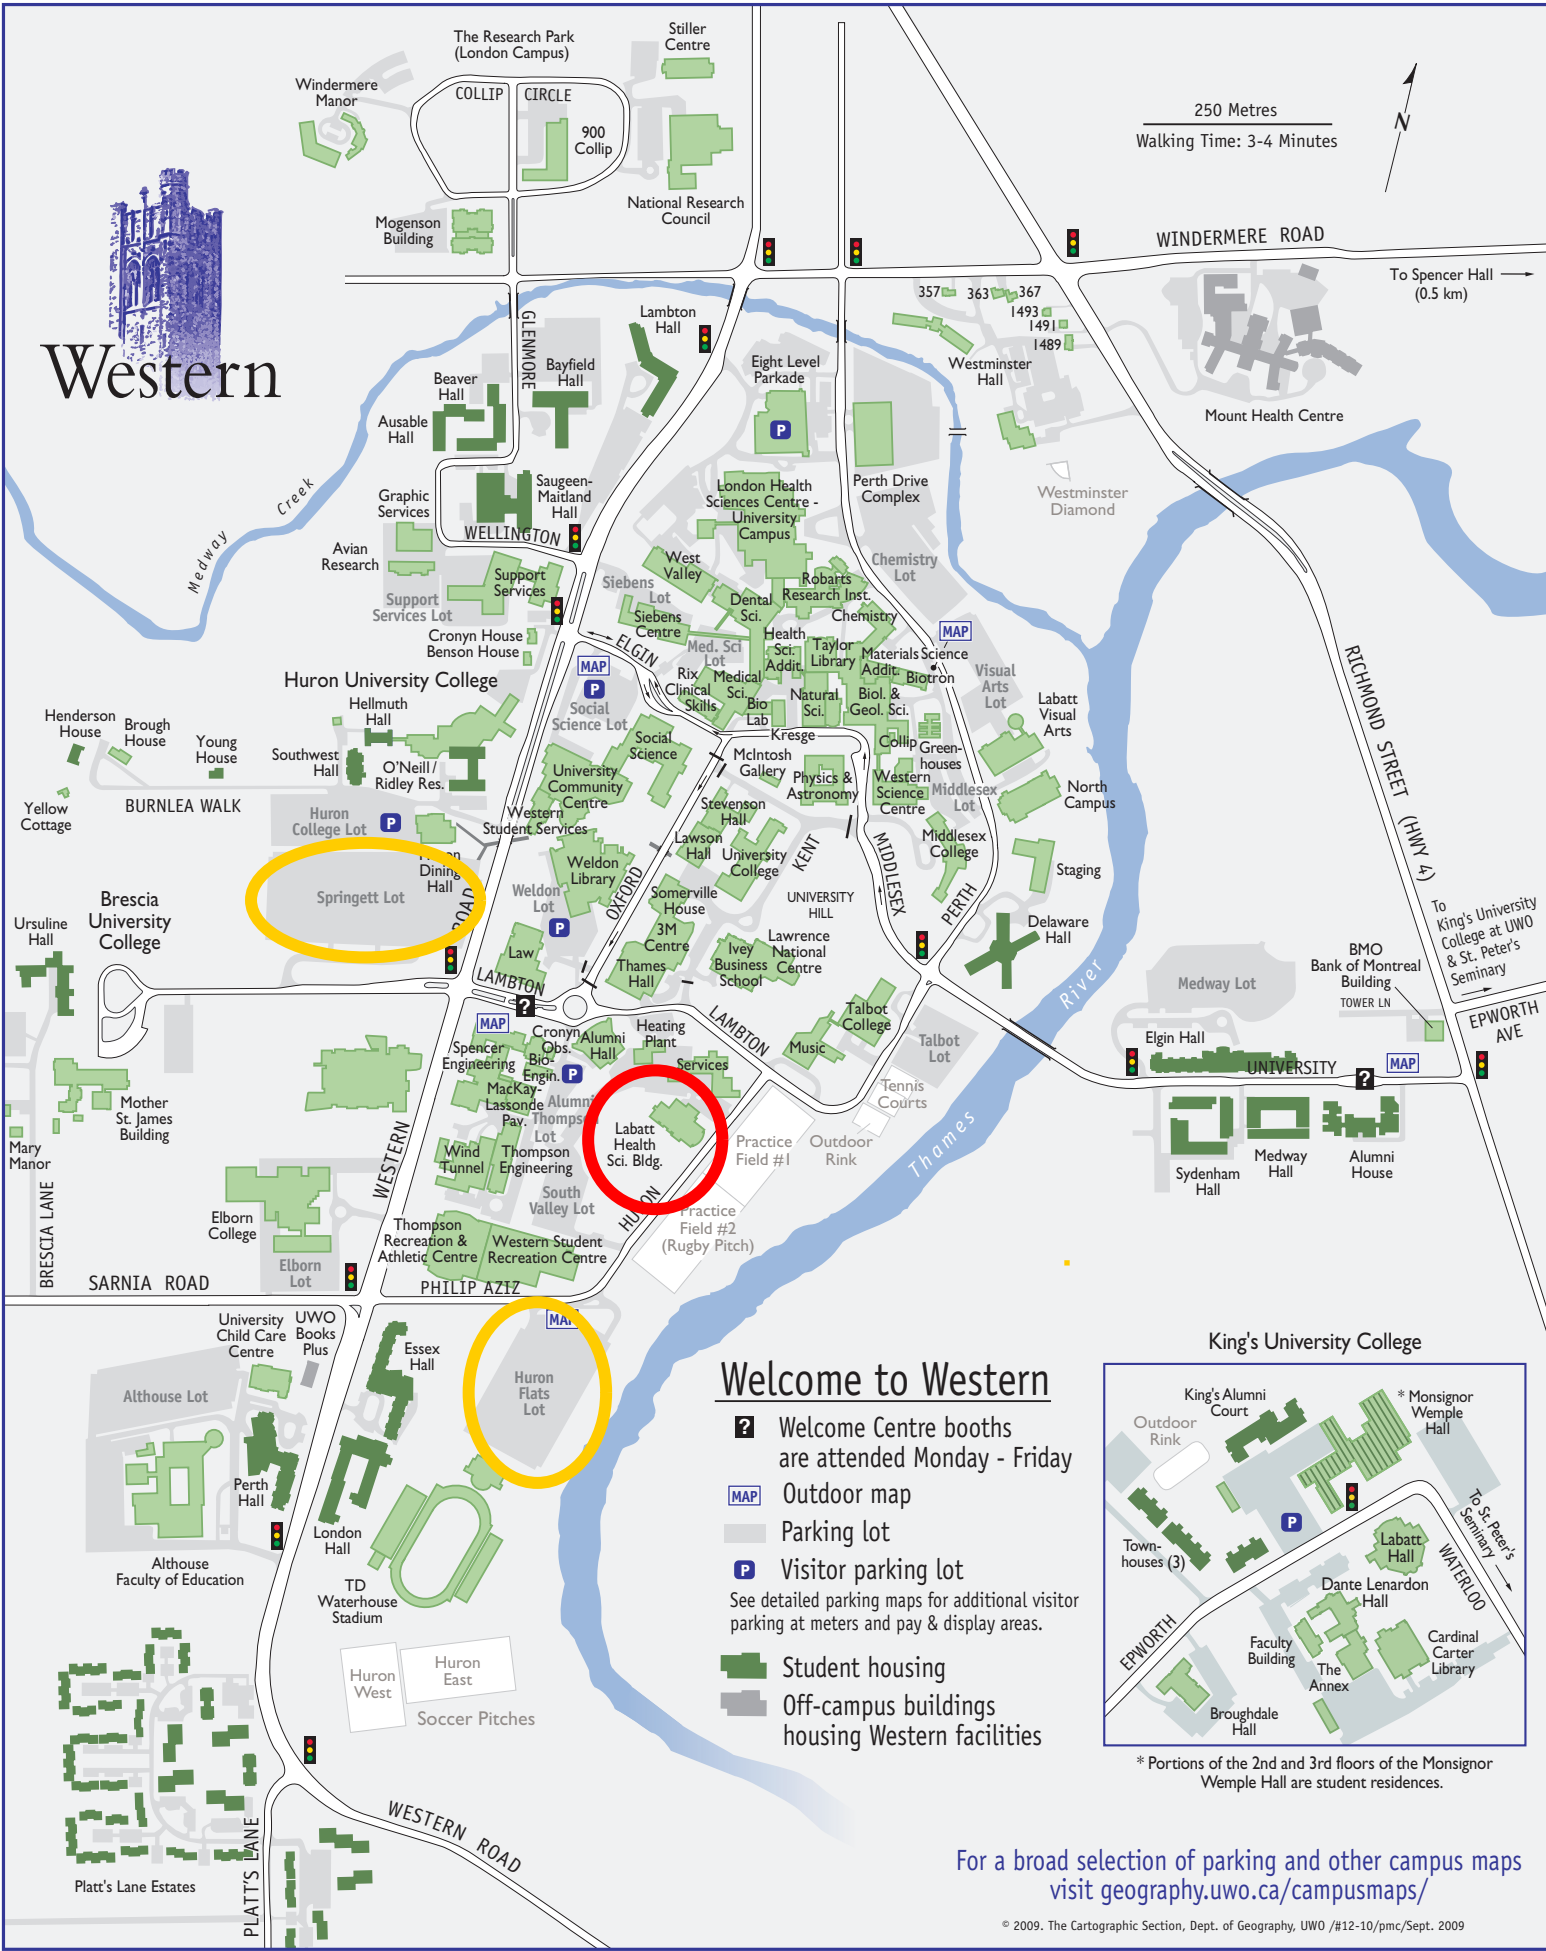

Western

Welcome to Western

- 2** Welcome Centre booths are attended Monday - Friday
 - MAP** Outdoor map
 - P** Parking lot
 - P** Visitor parking lot
- See detailed parking maps for additional visitor parking at meters and pay & display areas.
- Student housing
 - Off-campus buildings housing Western facilities

* Portions of the 2nd and 3rd floors of the Monsignor Wemple Hall are student residences.

For a broad selection of parking and other campus maps visit geography.uwo.ca/campusmaps/